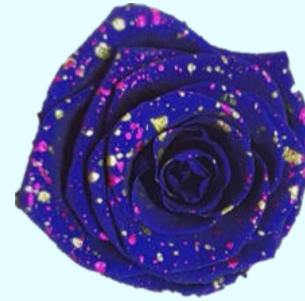

MARBLÉ STAR