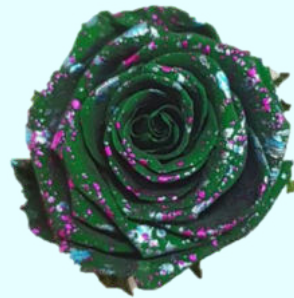

MARBLÉ GARDEN